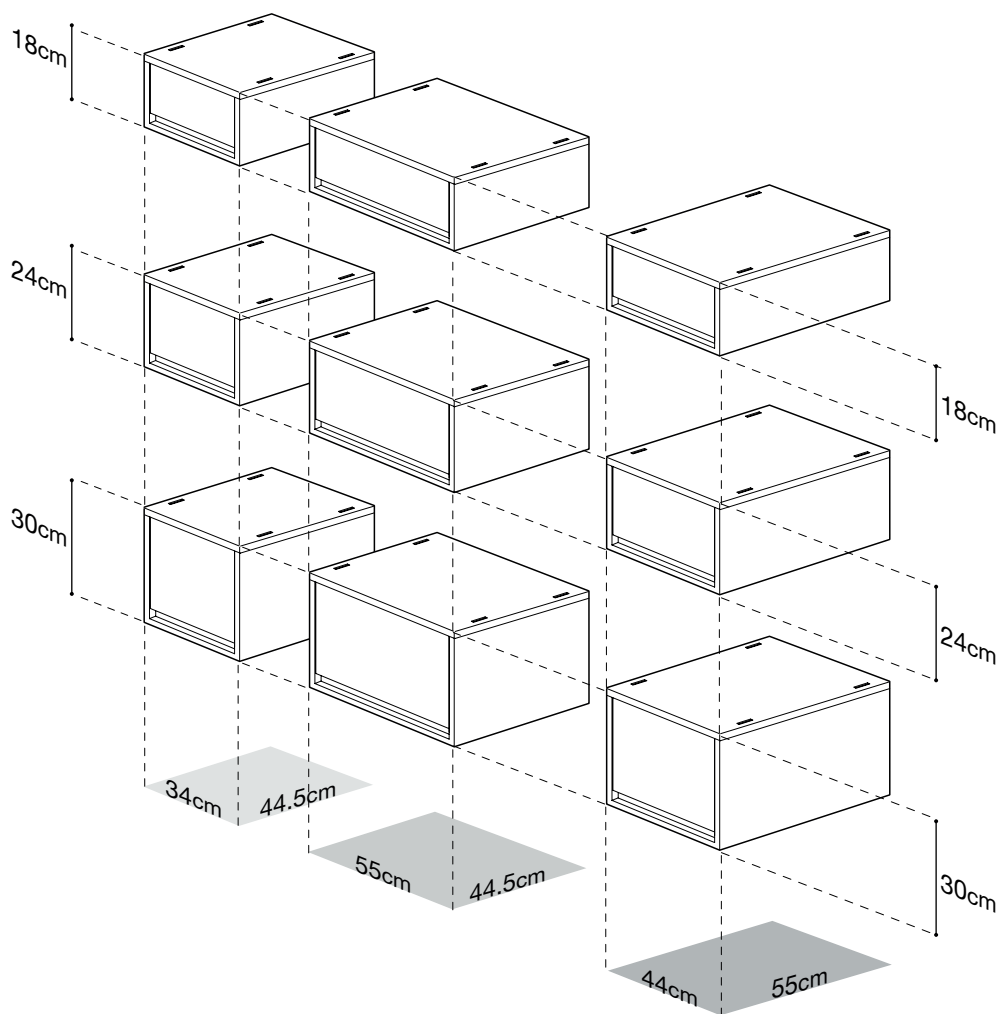

# PP storage

**PP shoe box series**

**PP shoe box small**

Ht: 18cm, Maximum load: 5kg  
Maximum stacking: 9  
8816170 **£13.95**

**PP shoe box medium**

Ht: 24cm, Maximum load: 5kg  
Maximum stacking: 8  
8816163 **£15.95**

**PP shoe box large**

Ht: 30cm, Maximum load: 5kg  
Maximum stacking: 7  
8816156 **£17.95**

**PP clothes drawer wide series**

**PP drawer wide small**

Ht: 18cm, Maximum load: 3kg  
Maximum stacking: 5  
6331490 **£17.95**

**PP drawer wide medium**

Ht: 24cm, Maximum load: 3kg  
Maximum stacking: 5  
6331483 **£19.95**

**PP drawer wide large**

Ht: 30cm, Maximum load: 3kg  
Maximum stacking: 5  
6331476 **£24.95**

**PP wardrobe drawer series**

Ht: 30cm, Maximum load: 7kg  
Maximum stacking: 6  
5199693 **£25.95**