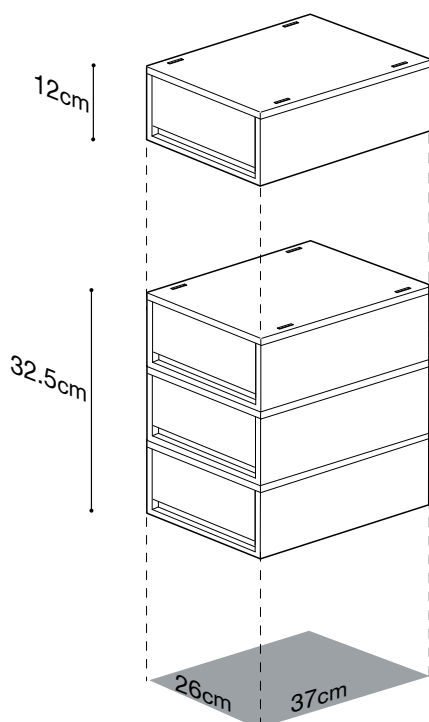

PP drawer unit

PP A4 single drawer unit

26 x 37 x 12cm,
Maximum load: 3kg per drawer
Maximum stacking: 10
7192423 **£9.95**

PP A4 three drawer unit

26 x 37 x 32.5cm,
Maximum load: 3kg per drawer
Maximum stacking: 3
7192430 **£24.95**

PP two drawer CD unit

26 x 37 x 17.5cm, Holds 40 CDs
Maximum load: 2kg per drawer
Maximum stacking: 6
6749028 **£19.95**

PP one drawer DVD unit

26 x 37 x 17.5cm, Holds 22 DVDs
Maximum load: 4kg per drawer
Maximum stacking: 6
7192447 **£11.95**