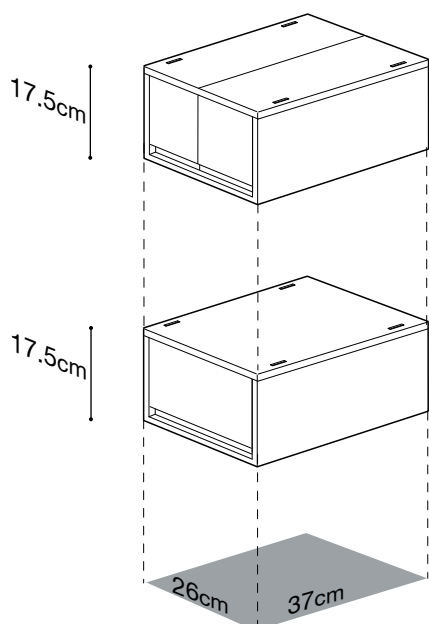

PP drawer unit

PP A4 single drawer unit

26 x 37 x 12cm,
Maximum load: 3kg per drawer
Maximum stacking: 10
7192423 **£9.95**

PP A4 three drawer unit

26 x 37 x 32.5cm,
Maximum load: 3kg per drawer
Maximum stacking: 3
7192430 **£24.95**

PP two drawer CD unit

26 x 37 x 17.5cm, Holds 40 CDs
Maximum load: 2kg per drawer
Maximum stacking: 6
6749028 **£19.95**

PP one drawer DVD unit

26 x 37 x 17.5cm, Holds 22 DVDs
Maximum load: 4kg per drawer
Maximum stacking: 6
7192447 **£11.95**